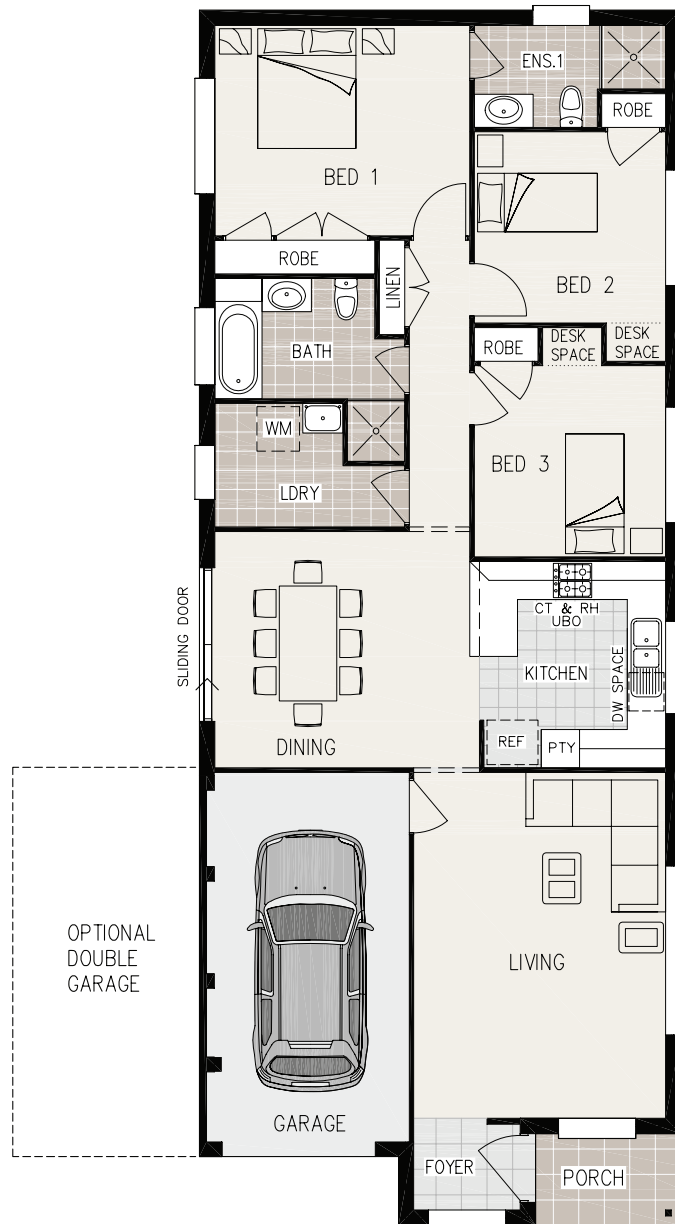

Verve Single storey design

Home Features

Inclusions – 3 bedrooms, en-suite, living area, open plan kitchen & dining area and single garage.

Home Dimensions

7550mm wide x 19070mm deep

Bedroom 1	4000 x 3300
Bedroom 2	3000 x 3000
Bedroom 3	3000 x 3000
Dining	4000 x 3710
Living	3950 x 5430
Garage	3180 x 5800

Mode Facade

Living

Dining